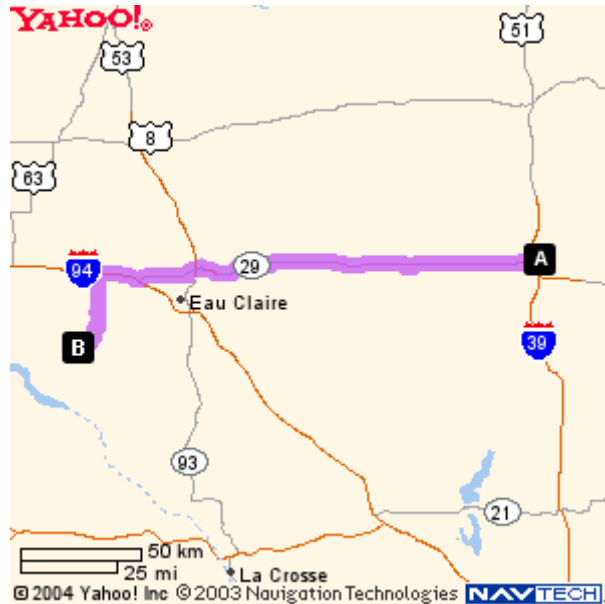

Driving Directions from Wausau

We're about 140 miles from Wausau

Driving time will be about 3 hours

From Wausau follow Hwy 29 West through Chippewa Falls and then Menomonie

In Menomonie you will turn left (south) on Hwy. 25
Continue on Hwy 25 South to Hwy. 10 (approx. 16 miles)
At Hwy. 10, turn Right (West)
Continue West for about 3 miles to County Road G

- Turn RIGHT on G. County Road G is what we call a crossroad, it's only about 1 mile long - and will end at the Stop Sign.
- At the Stop Sign you will see a sign for our farm directly in front of you. You will turn left on County Road Z and continue for 1 more mile.
- We're the large farm on the left - there is a sign in the front yard - you can't miss us.